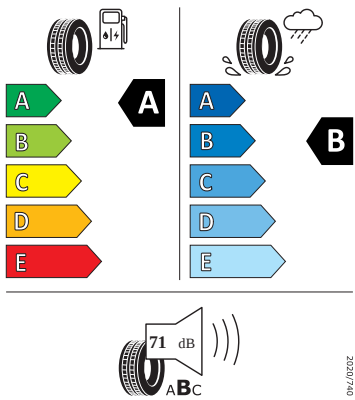

2020/740

- Goodyear 205/60 R16

GOODYEAR

546288

205/60R16 92 V

C1